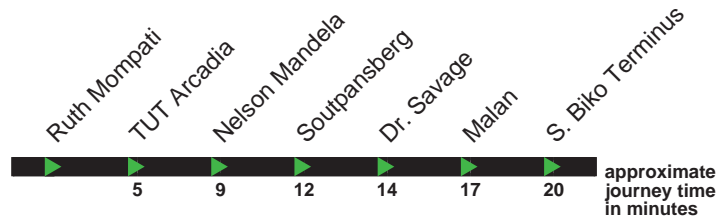

F1

Buses towards S. Biko Terminus

Monday - Friday

First buses	7 to 8am	8am to 3pm	3 to 4pm	4 to 6pm	6 to 8pm	Last bus
0600	0700	minutes 00	1500	minutes 00	minutes 00	2000
0610	0710	past each 20	1520	past each 10	past each 20	
0620	0720	hour 40	1530	hour 20	hour 40	
0630	0730		1540	30		
0640	0740		1550	40		
0650	0750			50		

Feeder Route