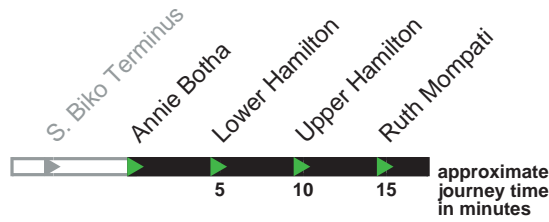

Feeder Route

F1

Buses towards Ruth Mompoti

Monday - Friday

First buses	7 to 8am	8am to 3pm	3 to 4pm	4 to 6pm	6 to 8pm	Last buses
0625	0705	minutes 05	1505	minutes 05	minutes 05	2005
0635	0715	past each 25	1525	past each 15	past each 25	2025
0645	0725	hour 45	1535	hour 25	hour 45	
0655	0735		1545	35		
	0745		1555	45		
	0755			55		