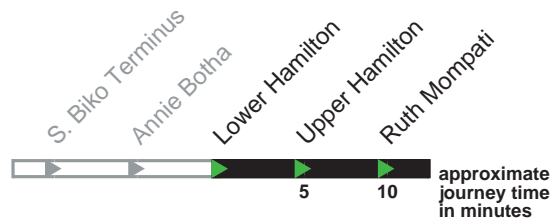

F1

Buses towards Ruth Mompoti

Monday - Friday

First buses	7 to 8am	8 to 9am	9am to 3pm	3 to 4pm	4 to 6pm	6 to 7pm	7 to 8pm	Last buses
06 30	07 00	08 00	minutes 10	15 10	minutes 00	18 00	19 10	20 10
06 40	07 10	08 10	past each 30	15 30	past each 10	18 10	19 30	20 30
06 50	07 20	08 30	hour 50	15 40	hour 20	18 30	19 50	
	07 30	08 50		15 50	30	18 50		
	07 40				40			
	07 50				50			

Saturday

First buses	7am to 11pm	Last buses
06 31	minutes 01	23 01
06 46	past each 16	23 16
	hour 31	23 31
	46	

Sunday and Public Holidays

First buses	7am to 7pm	Last buses
06 31	minutes 01	19 01
06 46	past each 16	19 16
	hour 31	
	46	

Feeder Route