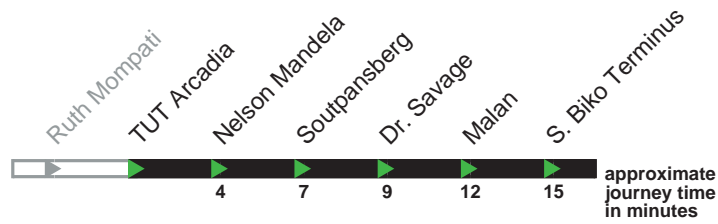

Feeder Route

F1

Buses towards S. Biko Terminus

Monday - Friday

First buses	7 to 8am	8am to 3pm	3 to 4pm	4 to 6pm	6 to 8pm	Last bus
0605	0705	minutes 05	1505	minutes 05	minutes 05	2005
0615	0715	past each 25	1525	past each 15	past each 25	
0625	0725	hour 45	1535	hour 25	hour 45	
0635	0735		1545	35		
0645	0745		1555	45		
0655	0755			55		