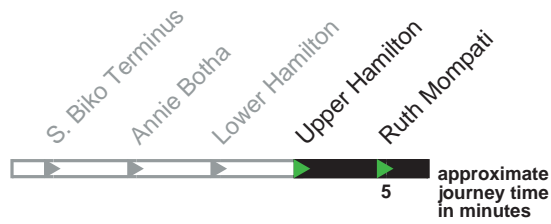

Feeder Route

F1

Buses towards Ruth Mompoti

Monday - Friday

First buses	7 to 8am	8 to 9am	9am to 3pm	3 to 4pm	4 to 6pm	6 to 7pm	7 to 8pm	Last buses
06 35	07 05	08 05	minutes 15	15 15	minutes 05	18 05	19 15	20 15
06 45	07 15	08 15	past each 35	15 35	past each 15	18 15	19 35	20 35
06 55	07 25	08 35	hour 55	15 45	hour 25	18 35	19 55	
	07 35	08 55		15 55	35	18 55		
	07 45				45			
	07 55				55			