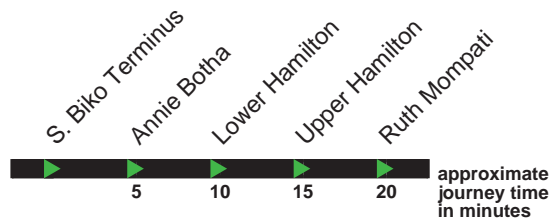

Feeder Route

F1

Buses towards Ruth Mompoti

Monday - Friday

First buses	7 to 8am	8am to 3pm	3 to 4pm	4 to 6pm	6 to 8pm	Last buses
0620	0700	minutes 00	1500	minutes 00	minutes 00	2000
0630	0710	past each 20	1520	past each 10	past each 20	2020
0640	0720	hour 40	1530	hour 20	hour 40	
0650	0730		1540	30		
	0740		1550	40		
	0750			50		