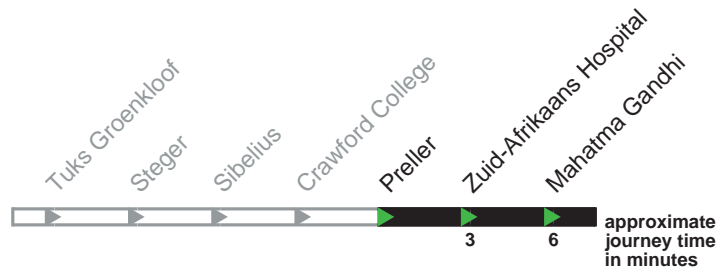

Saturday

First bus	7am to 7pm	Last bus
0636	minutes 06 past each 36 hour	1906

Feeder Route

F4

Buses towards Mahatma Gandhi

Monday - Friday

First buses	7 to 8am	8am to 3pm	3 to 4pm	4 to 6pm	6 to 8pm	Last bus
0624	0704	minutes 04	1504	minutes 04	minutes 04	2004
0634	0714	past each 24	1524	past each 14	past each 24	
0644	0724	hour 44	1544	hour 24	hour 44	
0654	0734		1554	34		
	0744			44		
	0754			54		

Saturday

First bus	7am to 7pm	Last bus
0638	minutes 08 past each 38 hour	1908

Feeder Route

F4

Buses towards Mahatma Gandhi

Monday - Friday

First buses	7 to 8am	8am to 3pm	3 to 4pm	4 to 6pm	6 to 8pm	Last bus
0628	0708	minutes 08	1508	minutes 08	minutes 08	2008
0638	0718	past each 28	1528	past each 18	past each 28	
0648	0728	hour 48	1548	hour 28	hour 48	
0658	0738		1558	38		
	0748			48		
	0758			58		