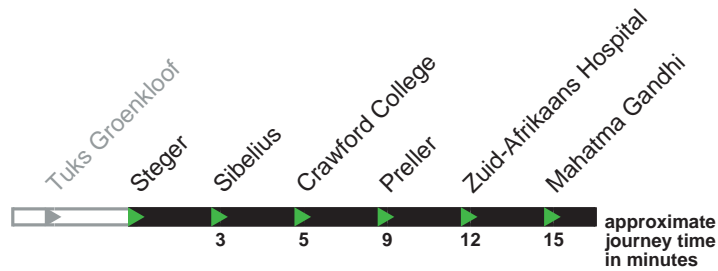

Saturday

First buses	7am to 6pm	Last buses
06 12	minutes 12	18 12
06 42	past each 42 hour	18 42

Feeder Route

F4

Buses towards Mahatma Gandhi

Monday - Friday

First buses	7 to 8am	8am to 3pm	3 to 4pm	4 to 6pm	6 to 7pm	Last buses
0616	0706	minutes 16	1516	minutes 06	1816	1916
0626	0716	past each 36	1536	past each 16	1836	1936
0636	0726	hour 56	1546	hour 26	1856	1956
0646	0736		1556	36		
0656	0746			46		
	0756			56		

Saturday

First bus	7am to 7pm	Last bus
0630	minutes 00 past each 30 hour	1900

Feeder Route

F4

Buses towards Mahatma Gandhi

Monday - Friday

First buses	7 to 8am	8am to 3pm	3 to 4pm	4 to 6pm	6 to 7pm	Last buses
0619	0709	minutes 19	1519	minutes 09	1819	1919
0629	0719	past each 39	1539	past each 19	1839	1939
0639	0729	hour 59	1549	hour 29	1859	1959
0649	0739		1559	39		
0659	0749			49		
	0759			59		