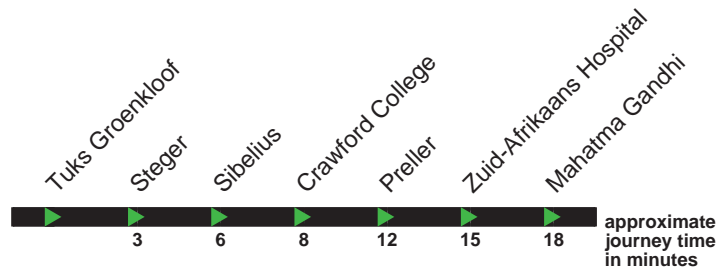

Saturday

First buses	7am to 6pm	Last buses
0608	minutes 08	1808
0638	past each 38 hour	1838

Feeder Route

F4

Buses towards Tuks Groenkloof

Monday - Friday

First buses	7 to 8am	8 to 9am	9am to 3pm	3 to 4pm	4 to 6pm	6 to 7pm	Last buses
06 12	07 02	08 02	minutes 12	15 12	minutes 02	18 02	19 12
06 22	07 12	08 12	past each 32	15 32	past each 12	18 12	19 32
06 32	07 22	08 32	hour 52	15 42	hour 22	18 32	19 52
06 42	07 32	08 52		15 52	32	18 52	
06 52	07 42				42		
	07 52				52		

Saturday

First buses	7am to 6pm	Last buses
06 12	minutes 12	18 12
06 42	past each 42 hour	18 42

Feeder Route

F4

Buses towards Mahatma Gandhi

Monday - Friday

First buses	7 to 8am	8am to 3pm	3 to 4pm	4 to 6pm	6 to 7pm	Last buses
0616	0706	minutes 16	1516	minutes 06	1816	1916
0626	0716	past each 36	1536	past each 16	1836	1936
0636	0726	hour 56	1546	hour 26	1856	1956
0646	0736		1556	36		
0656	0746			46		
	0756			56		