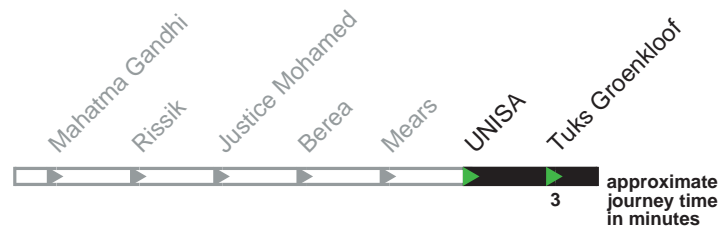

Saturday

First buses	7am to 6pm	Last buses
0607	minutes 07	1807
0637	past each 37 hour	1837

Feeder Route

F4

Buses towards Tuks Groenkloof

Monday - Friday

First buses	7 to 8am	8am to 3pm	3 to 4pm	4 to 6pm	6 to 7pm	Last buses
0608	0708	minutes 08	1508	minutes 08	1808	1908
0618	0718	past each 28	1528	past each 18	1828	1928
0628	0728	hour 48	1538	hour 28	1848	1948
0638	0738		1548	38		
0648	0748		1558	48		
0658	0758			58		

Saturday

First buses	7am to 6pm	Last buses
0608	minutes 08	1808
0638	past each 38 hour	1838

Feeder Route

F4

Buses towards Tuks Groenkloof

Monday - Friday

First buses	7 to 8am	8 to 9am	9am to 3pm	3 to 4pm	4 to 6pm	6 to 7pm	Last buses
06 12	07 02	08 02	minutes 12	15 12	minutes 02	18 02	19 12
06 22	07 12	08 12	past each 32	15 32	past each 12	18 12	19 32
06 32	07 22	08 32	hour 52	15 42	hour 22	18 32	19 52
06 42	07 32	08 52		15 52	32	18 52	
06 52	07 42				42		
	07 52				52		