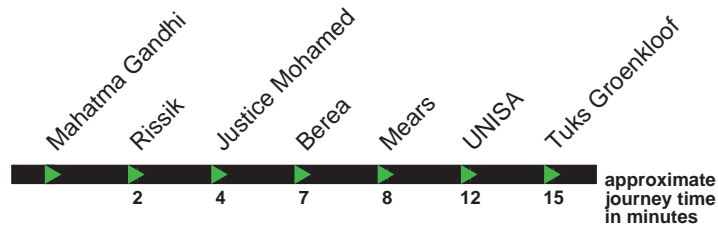

F4

Buses towards Tuks Groenkloof

Monday - Friday

First buses	7 to 8am	8am to 3pm	3 to 4pm	4 to 6pm	6 to 7pm	Last buses
0600	0700	minutes 00	1500	minutes 00	1800	1900
0610	0710	past each 20	1520	past each 10	1820	1920
0620	0720	hour 40	1530	hour 20	1840	1940
0630	0730		1540	30		
0640	0740		1550	40		
0650	0750			50		

Saturday

First buses	7am to 6pm	Last buses
0600	minutes 00	1800
0630	past each 30 hour	1830

Feeder Route

F4

Buses towards Tuks Groenkloof

Monday - Friday

First buses	7 to 8am	8am to 3pm	3 to 4pm	4 to 6pm	6 to 7pm	Last buses
0602	0702	minutes 02	1502	minutes 02	1802	1902
0612	0712	past each 22	1522	past each 12	1822	1922
0622	0722	hour 42	1532	hour 22	1842	1942
0632	0732		1542	32		
0642	0742		1552	42		
0652	0752			52		

Saturday

First bus	7am to 7pm	Last bus
0638	minutes 08 past each 38 hour	1908

Feeder Route

F4

Buses towards Mahatma Gandhi

Monday - Friday

First buses	7 to 8am	8am to 3pm	3 to 4pm	4 to 6pm	6 to 8pm	Last bus
0628	0708	minutes 08	1508	minutes 08	minutes 08	2008
0638	0718	past each 28	1528	past each 18	past each 28	
0648	0728	hour 48	1548	hour 28	hour 48	
0658	0738		1558	38		
	0748			48		
	0758			58		

Saturday

First bus	7am to 7pm	Last bus
0642	minutes 12 past each 42 hour	1912

Feeder Route

F4

Buses towards Mahatma Gandhi

Monday - Friday

First buses	7 to 8am	8 to 9am	9am to 4pm	4 to 6pm	6 to 7pm	7 to 8pm	Last bus
0631	0701	0801	minutes 11	minutes 01	1801	1911	2011
0641	0711	0811	past each 31	past each 11	1811	1931	
0651	0721	0831	hour 51	hour 21	1831	1951	
	0731	0851		31	1851		
	0741			41			
	0751			51			