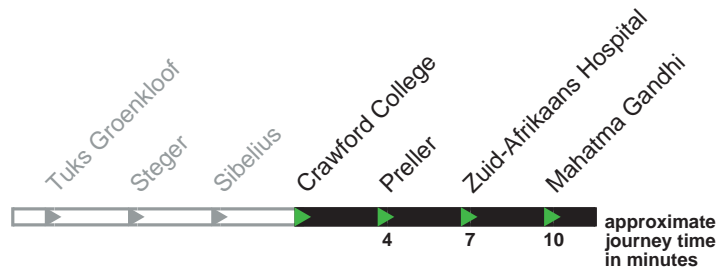

Saturday

First bus	7am to 7pm	Last bus
0633	minutes 03 past each 33 hour	1903

Feeder Route

F4

Buses towards Mahatma Gandhi

Monday - Friday

First buses	7 to 8am	8am to 3pm	3 to 4pm	4 to 6pm	6 to 8pm	Last bus
0622	0702	minutes 02	1502	minutes 02	minutes 02	2002
0632	0712	past each 22	1522	past each 12	past each 22	
0642	0722	hour 42	1542	hour 22	hour 42	
0652	0732		1552	32		
	0742			42		
	0752			52		

Saturday

First bus	7am to 7pm	Last bus
0636	minutes 06 past each 36 hour	1906

Feeder Route

F4

Buses towards Mahatma Gandhi

Monday - Friday

First buses	7 to 8am	8am to 3pm	3 to 4pm	4 to 6pm	6 to 8pm	Last bus
0624	0704	minutes 04	1504	minutes 04	minutes 04	2004
0634	0714	past each 24	1524	past each 14	past each 24	
0644	0724	hour 44	1544	hour 24	hour 44	
0654	0734		1554	34		
	0744			44		
	0754			54		