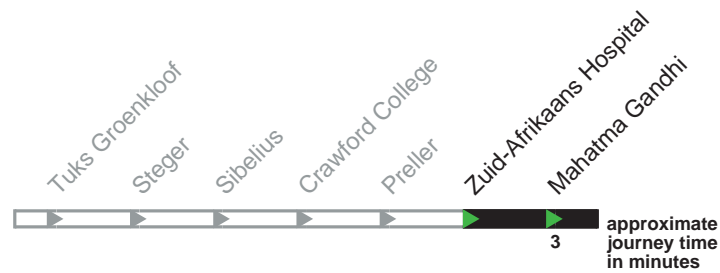

Saturday

First bus	7am to 7pm	Last bus
0638	minutes 08 past each 38 hour	1908

Feeder Route

F4

Buses towards Mahatma Gandhi

Monday - Friday

First buses	7 to 8am	8am to 3pm	3 to 4pm	4 to 6pm	6 to 8pm	Last bus
0628	0708	minutes 08	1508	minutes 08	minutes 08	2008
0638	0718	past each 28	1528	past each 18	past each 28	
0648	0728	hour 48	1548	hour 28	hour 48	
0658	0738		1558	38		
	0748			48		
	0758			58		

Saturday

First bus	7am to 7pm	Last bus
0642	minutes 12 past each 42 hour	1912

Feeder Route

F4

Buses towards Mahatma Gandhi

Monday - Friday

First buses	7 to 8am	8 to 9am	9am to 4pm	4 to 6pm	6 to 7pm	7 to 8pm	Last bus
0631	0701	0801	minutes 11	minutes 01	1801	1911	2011
0641	0711	0811	past each 31	past each 11	1811	1931	
0651	0721	0831	hour 51	hour 21	1831	1951	
	0731	0851		31	1851		
	0741			41			
	0751			51			