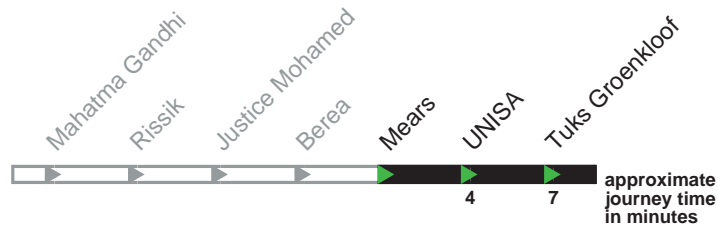

Saturday

First buses	7am to 6pm	Last buses
0604	minutes 04	1804
0634	past each 34 hour	1834

Feeder Route

F4

Buses towards Tuks Groenkloof

Monday - Friday

First buses	7 to 8am	8am to 3pm	3 to 4pm	4 to 6pm	6 to 7pm	Last buses
0607	0707	minutes 07	1507	minutes 07	1807	1907
0617	0717	past each 27	1527	past each 17	1827	1927
0627	0727	hour 47	1537	hour 27	1847	1947
0637	0737		1547	37		
0647	0747		1557	47		
0657	0757			57		

Saturday

First buses	7am to 6pm	Last buses
0607	minutes 07	1807
0637	past each 37 hour	1837

Feeder Route

F4

Buses towards Tuks Groenkloof

Monday - Friday

First buses	7 to 8am	8am to 3pm	3 to 4pm	4 to 6pm	6 to 7pm	Last buses
0608	0708	minutes 08	1508	minutes 08	1808	1908
0618	0718	past each 28	1528	past each 18	1828	1928
0628	0728	hour 48	1538	hour 28	1848	1948
0638	0738		1548	38		
0648	0748		1558	48		
0658	0758			58		