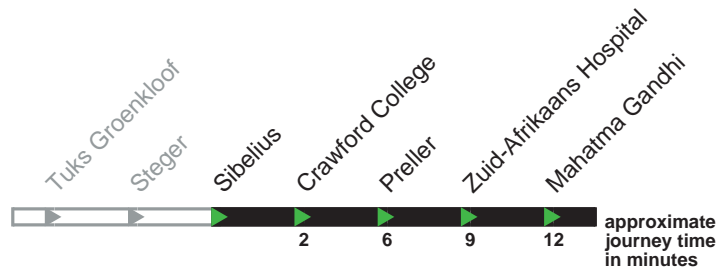

Saturday

First bus	7am to 7pm	Last bus
0630	minutes 00 past each 30 hour	1900

Feeder Route

F4

Buses towards Mahatma Gandhi

Monday - Friday

First buses	7 to 8am	8am to 3pm	3 to 4pm	4 to 6pm	6 to 7pm	Last buses
0619	0709	minutes 19	1519	minutes 09	1819	1919
0629	0719	past each 39	1539	past each 19	1839	1939
0639	0729	hour 59	1549	hour 29	1859	1959
0649	0739		1559	39		
0659	0749			49		
	0759			59		

Saturday

First bus	7am to 7pm	Last bus
0633	minutes 03 past each 33 hour	1903

Feeder Route

F4

Buses towards Mahatma Gandhi

Monday - Friday

First buses	7 to 8am	8am to 3pm	3 to 4pm	4 to 6pm	6 to 8pm	Last bus
0622	0702	minutes 02	1502	minutes 02	minutes 02	2002
0632	0712	past each 22	1522	past each 12	past each 22	
0642	0722	hour 42	1542	hour 22	hour 42	
0652	0732		1552	32		
	0742			42		
	0752			52		