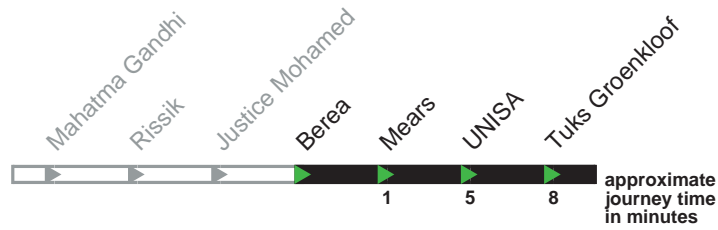

Saturday

First buses	7am to 6pm	Last buses
0602	minutes 02	1802
0632	past each 32 hour	1832

Feeder Route

F4

Buses towards Tuks Groenkloof

Monday - Friday

First buses	7 to 8am	8am to 3pm	3 to 4pm	4 to 6pm	6 to 7pm	Last buses
0604	0704	minutes 04	1504	minutes 04	1804	1904
0614	0714	past each 24	1524	past each 14	1824	1924
0624	0724	hour 44	1534	hour 24	1844	1944
0634	0734		1544	34		
0644	0744		1554	44		
0654	0754			54		

Saturday

First buses	7am to 6pm	Last buses
0604	minutes 04	1804
0634	past each 34 hour	1834

Feeder Route

F4

Buses towards Tuks Groenkloof

Monday - Friday

First buses	7 to 8am	8am to 3pm	3 to 4pm	4 to 6pm	6 to 7pm	Last buses
0607	0707	minutes 07	1507	minutes 07	1807	1907
0617	0717	past each 27	1527	past each 17	1827	1927
0627	0727	hour 47	1537	hour 27	1847	1947
0637	0737		1547	37		
0647	0747		1557	47		
0657	0757			57		