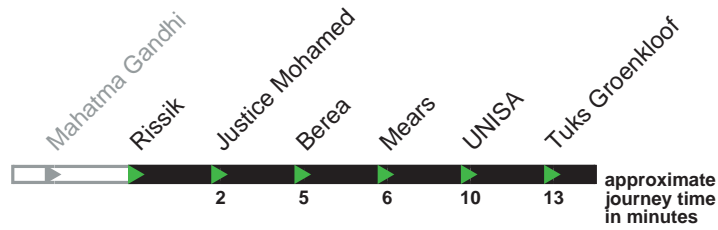

F4

Buses towards Tuks Groenkloof

Monday - Friday

First buses	7 to 8am	8am to 3pm	3 to 4pm	4 to 6pm	6 to 7pm	Last buses
0600	0700	minutes 00	1500	minutes 00	1800	1900
0610	0710	past each 20	1520	past each 10	1820	1920
0620	0720	hour 40	1530	hour 20	1840	1940
0630	0730		1540	30		
0640	0740		1550	40		
0650	0750			50		

Saturday

First buses	7am to 6pm	Last buses
0600	minutes 00	1800
0630	past each 30 hour	1830

Feeder Route

F4

Buses towards Tuks Groenkloof

Monday - Friday

First buses	7 to 8am	8am to 3pm	3 to 4pm	4 to 6pm	6 to 7pm	Last buses
0602	0702	minutes 02	1502	minutes 02	1802	1902
0612	0712	past each 22	1522	past each 12	1822	1922
0622	0722	hour 42	1532	hour 22	1842	1942
0632	0732		1542	32		
0642	0742		1552	42		
0652	0752			52		

Saturday

First bus	7am to 7pm	Last bus
0638	minutes 08 past each 38 hour	1908

Feeder Route

F4

Buses towards Mahatma Gandhi

Monday - Friday

First buses	7 to 8am	8am to 3pm	3 to 4pm	4 to 6pm	6 to 8pm	Last bus
0628	0708	minutes 08	1508	minutes 08	minutes 08	2008
0638	0718	past each 28	1528	past each 18	past each 28	
0648	0728	hour 48	1548	hour 28	hour 48	
0658	0738		1558	38		
	0748			48		
	0758			58		

Saturday

First bus	7am to 7pm	Last bus
0642	minutes 12 past each 42 hour	1912

Feeder Route

F4

Buses towards Mahatma Gandhi

Monday - Friday

First buses	7 to 8am	8 to 9am	9am to 4pm	4 to 6pm	6 to 7pm	7 to 8pm	Last bus
0631	0701	0801	minutes 11	minutes 01	1801	1911	2011
0641	0711	0811	past each 31	past each 11	1811	1931	
0651	0721	0831	hour 51	hour 21	1831	1951	
	0731	0851		31	1851		
	0741			41			
	0751			51			