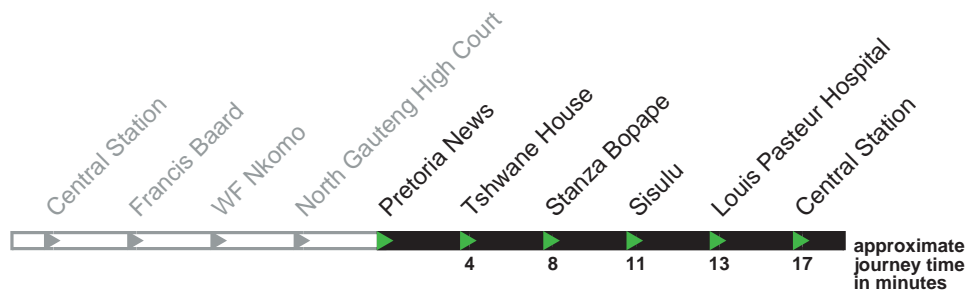

## CBD clockwise from/to Central Station

### Saturday

First buses	7am to 6pm	Last bus
0605	minutes 05	1805
0620	past each 20	
0635	hour 35	
0650	50	

### Sunday and Public Holidays

First buses	7am to 3pm	Last bus
0605	minutes 05	1505
0635	past each 35	
	hour	

Feeder Route