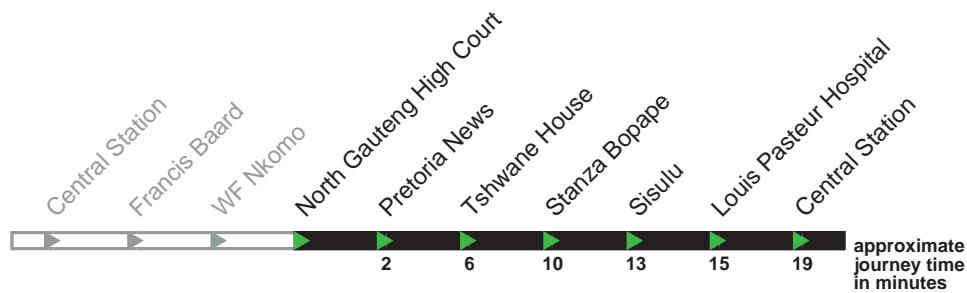

## CBD clockwise from/to Central Station

### Saturday

First buses	7am to 6pm	Last bus
0603	minutes 03	1803
0618	past each 18	
0633	hour 33	
0648	48	

### Sunday and Public Holidays

First buses	7am to 3pm	Last bus
0603	minutes 03	1503
0633	past each 33	
	hour	

Feeder Route