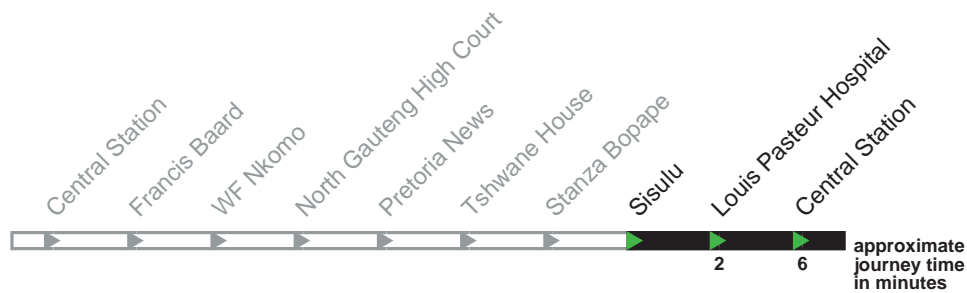

F5

CBD clockwise from/to Central Station

Monday - Friday

First buses	7am to 7pm	Last buses
0618	minutes 03	1903
0633	past each 18	1918
0648	hour 33	
	48	

Saturday

First buses	7am to 6pm	Last buses
0618	minutes 03	1803
0633	past each 18	1818
0648	hour 33	
	48	

Sunday and Public Holidays

First buses	7am to 3pm	Last bus
0618	minutes 18	1518
0648	past each 48	
	hour	

Feeder Route