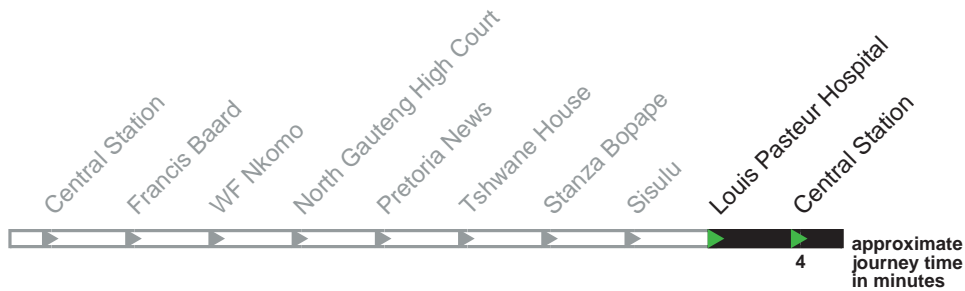

### Sunday and Public Holidays

First buses	7am to 3pm	Last bus
0618	minutes 18	1518
0648	past each 48	
	hour	

Feeder Route

## CBD clockwise from/to Central Station