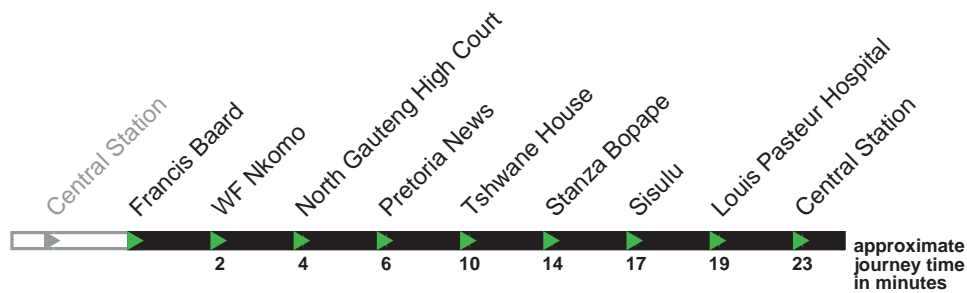

## CBD clockwise from/to Central Station

### Saturday

First buses	7am to 6pm	Last bus
0600	minutes 00	1800
0615	past each 15	
0630	hour 30	
0645	45	

### Sunday and Public Holidays

First buses	7am to 3pm	Last bus
0600	minutes 00	1500
0630	past each 30	
	hour	

Feeder Route