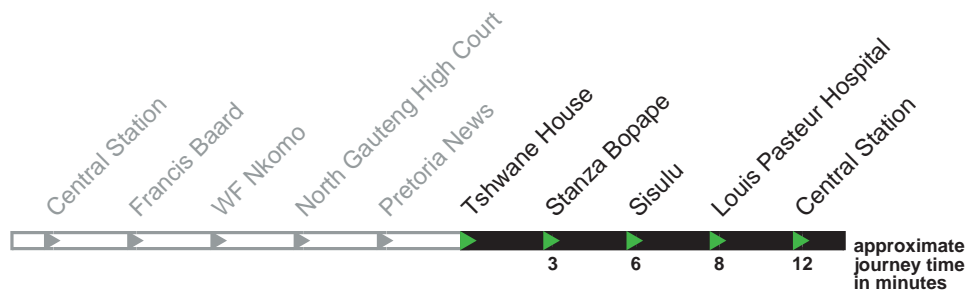

F5

CBD clockwise from/to Central Station

Monday - Friday

First buses	7am to 7pm	Last bus
0612	minutes 12	1912
0627	past each 27	
0642	hour 42	
0657	57	

Saturday

First buses	7am to 6pm	Last bus
0612	minutes 12	1812
0627	past each 27	
0642	hour 42	
0657	57	

Sunday and Public Holidays

First buses	7am to 3pm	Last bus
0612	minutes 12	1512
0642	past each 42	
	hour	

Feeder Route