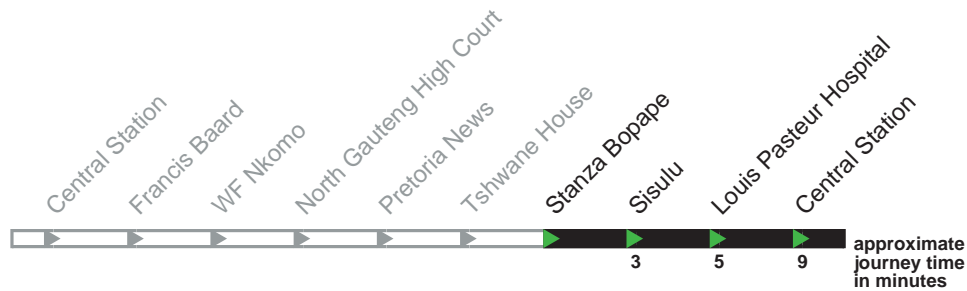

F5

CBD clockwise from/to Central Station

Monday - Friday

First buses	7am to 7pm	Last buses
0615	minutes 00	1900
0630	past each 15	1915
0645	hour 30	
	45	

Saturday

First buses	7am to 6pm	Last buses
0615	minutes 00	1800
0630	past each 15	1815
0645	hour 30	
	45	

Sunday and Public Holidays

First buses	7am to 3pm	Last bus
0615	minutes 15	1515
0645	past each 45	
	hour	

Feeder Route