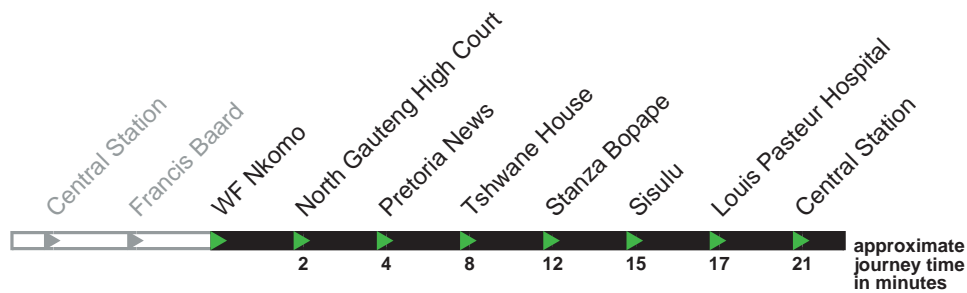

## CBD clockwise from/to Central Station

### Saturday

First buses	7am to 6pm	Last bus
0601	minutes 01	1801
0616	past each 16	
0631	hour 31	
0646	46	

### Sunday and Public Holidays

First buses	7am to 3pm	Last bus
0601	minutes 01	1501
0631	past each 31	
	hour	

Feeder Route